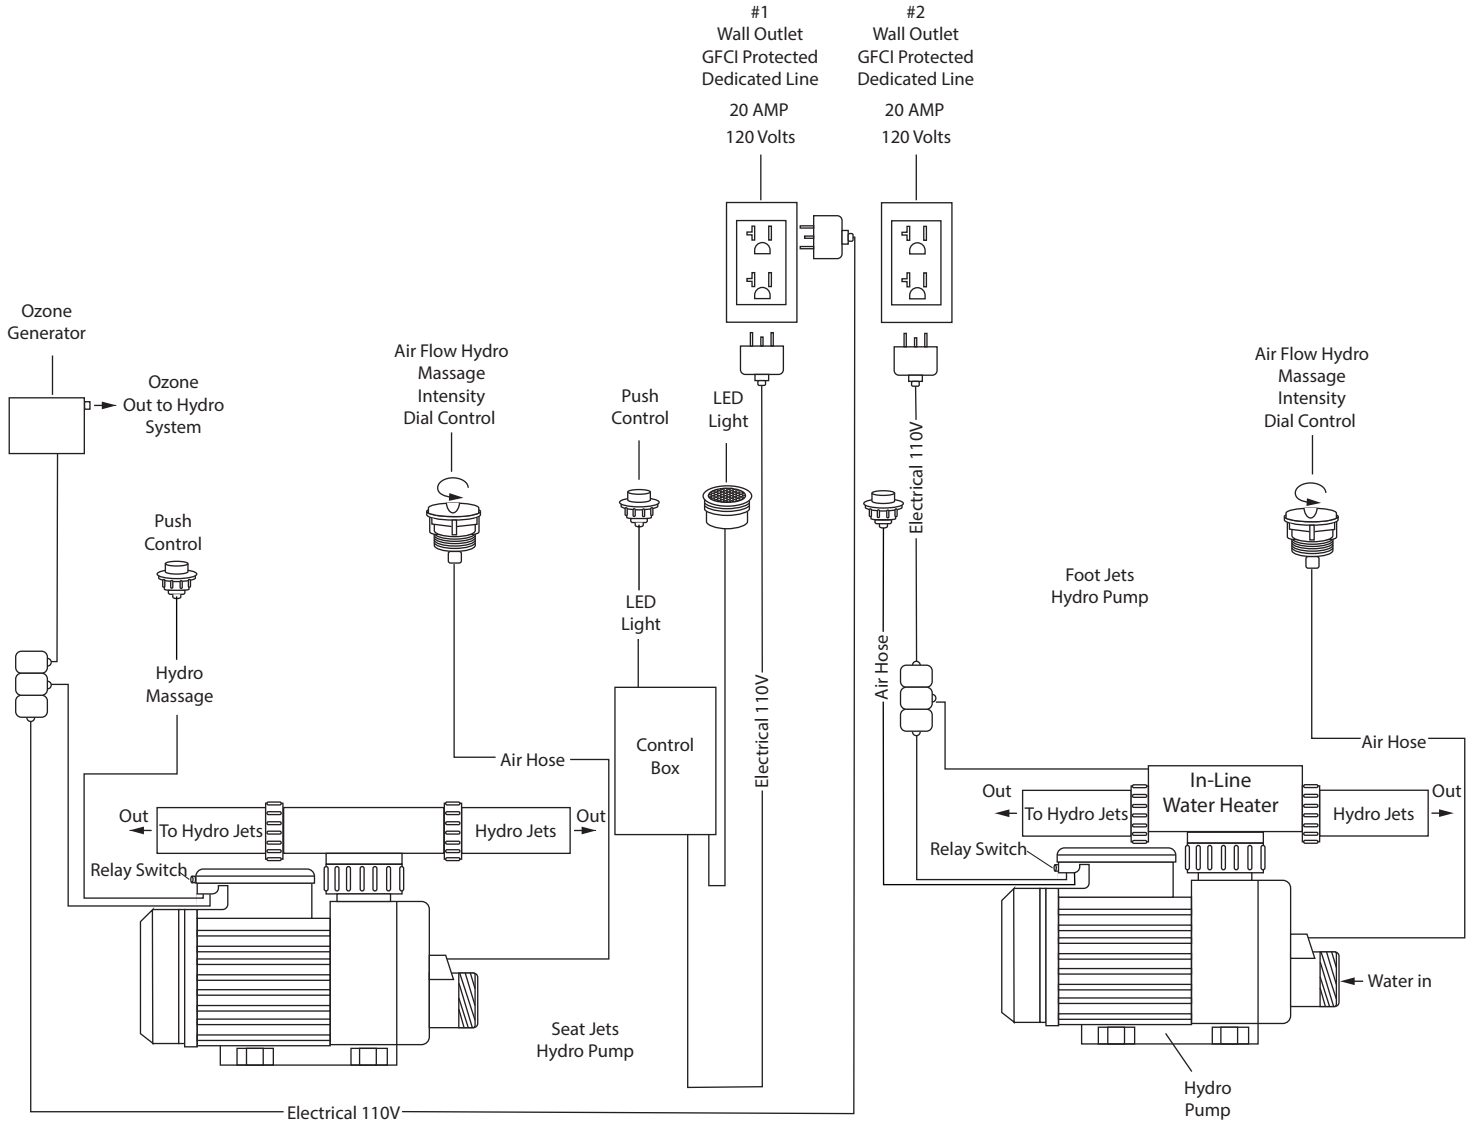

Walk-in Tub Hydro + Hydro Foot Therapeutic Massage Component Diagram

1. Hydro Massage System

- Hydro Pump
- Hydro Massage Air Flow Intensity Control
- ON/OFF Push Button

2. Hydro Foot Massage System

- Hydro Pump
- Hydro Massage Air Flow Intensity Control
- ON/OFF Button

3. Electronic Component Controller

- Control Box

4. Ozone Generator

- Ozone Sanitation System

5. In-Line Water Heater

- Control Box

6. Led Light

- Chromatherapy